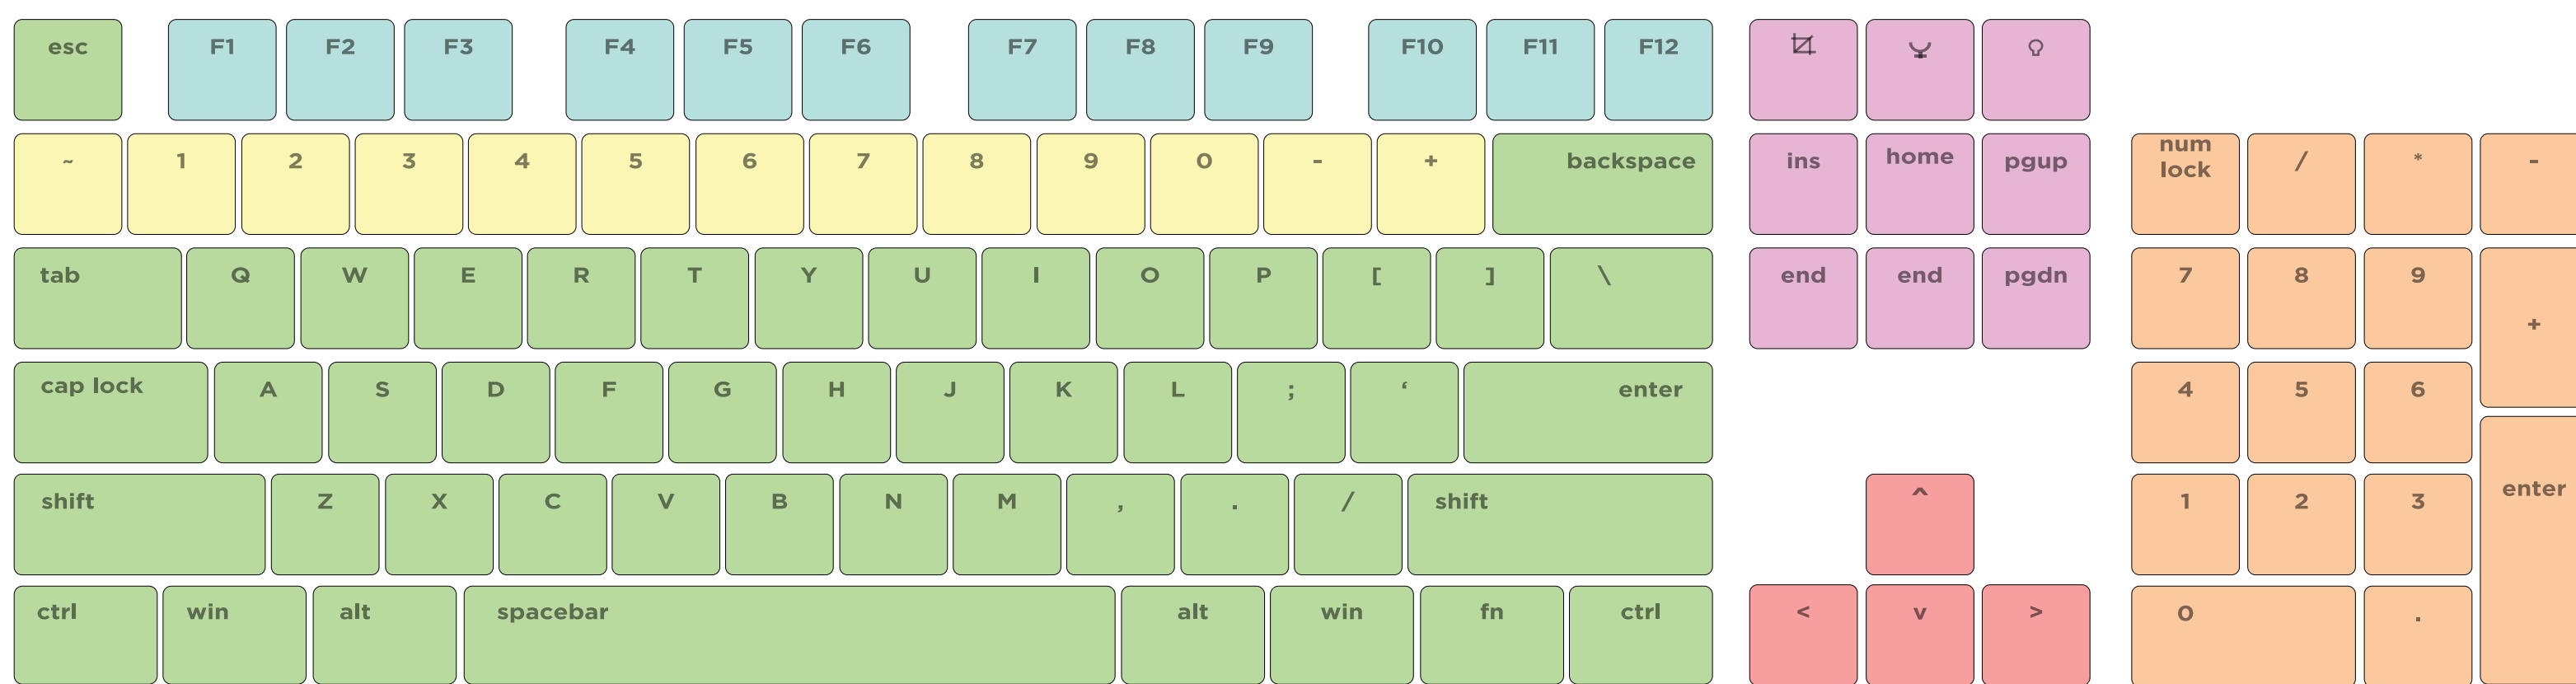

KEYBOARD GUIDE

NUMPAD | Q0, Q0 Plus, GMMK Numpad

40% | Q9

60% | Q4, V4, K12

65% | Q2, V2, K6, GMMK2

ALICE 65% | Q8

70% | Q7, V7, K14

75% | Q1 (Pro), S1, V1, K2 (Pro), K3 (Pro), GMMK Pro

ALICE 75% | Q10, V10

SPLIT 75% | Q11

80% | Q3, V3, K8 (Pro)

96% | Q5, V5, K4, GMMK2

SOUTHPAW 96% | Q12

100% | Q6, V6, K10, K5 (SE), C2

V Series/GMMK: Budget tray mount.

Q Series/GMMK Pro: Premium aluminum Q Pro Series: Bluetooth 5.1.

K Series: Budget & bluetooth 5.1 K Pro Series: Bluetooth 5.1 & QMK/VIA

NORMAL VS. LOW-PROFILE

LOW PROFILE MODELS:
Keychron S1, Keychron K3P
Keychron K5-SE

| KEYBOARD SIZE | NUMBER OF KEYS | QWERTY | TOP NUMBER KEYS | ARROW KEYS | F/FUNCTION KEYS | NAVIGATION KEYS | NUMPAD |
|---------------|----------------|--------|-----------------|------------|-----------------|-----------------|--------|
| 100% | ~ 104-108 | ✓ | ✓ | ✓ | ✓ | ✓ | ✓ |
| 96% | ~ 96-104 | ✓ | ✓ | ✓ | ✓ | MOST | ✓ |
| 80% | ~ 87-88 | ✓ | ✓ | ✓ | ✓ | ✓ | ✗ |
| 75% | ~ 84-87 | ✓ | ✓ | ✓ | ✓ | MOST | ✗ |
| 70% | ~ 71-72 | ✓ | ✓ | ✓ | ✗ | MOST | ✗ |
| 65% | ~ 67-68 | ✓ | ✓ | ✓ | ✗ | FEW | ✗ |
| 60% | ~ 58-65 | ✓ | ✓ | ✗ | ✗ | ✗ | ✗ |
| 40% | ~ 40-47 | MOST | ✗ | ✓ | ✗ | ✗ | ✗ |